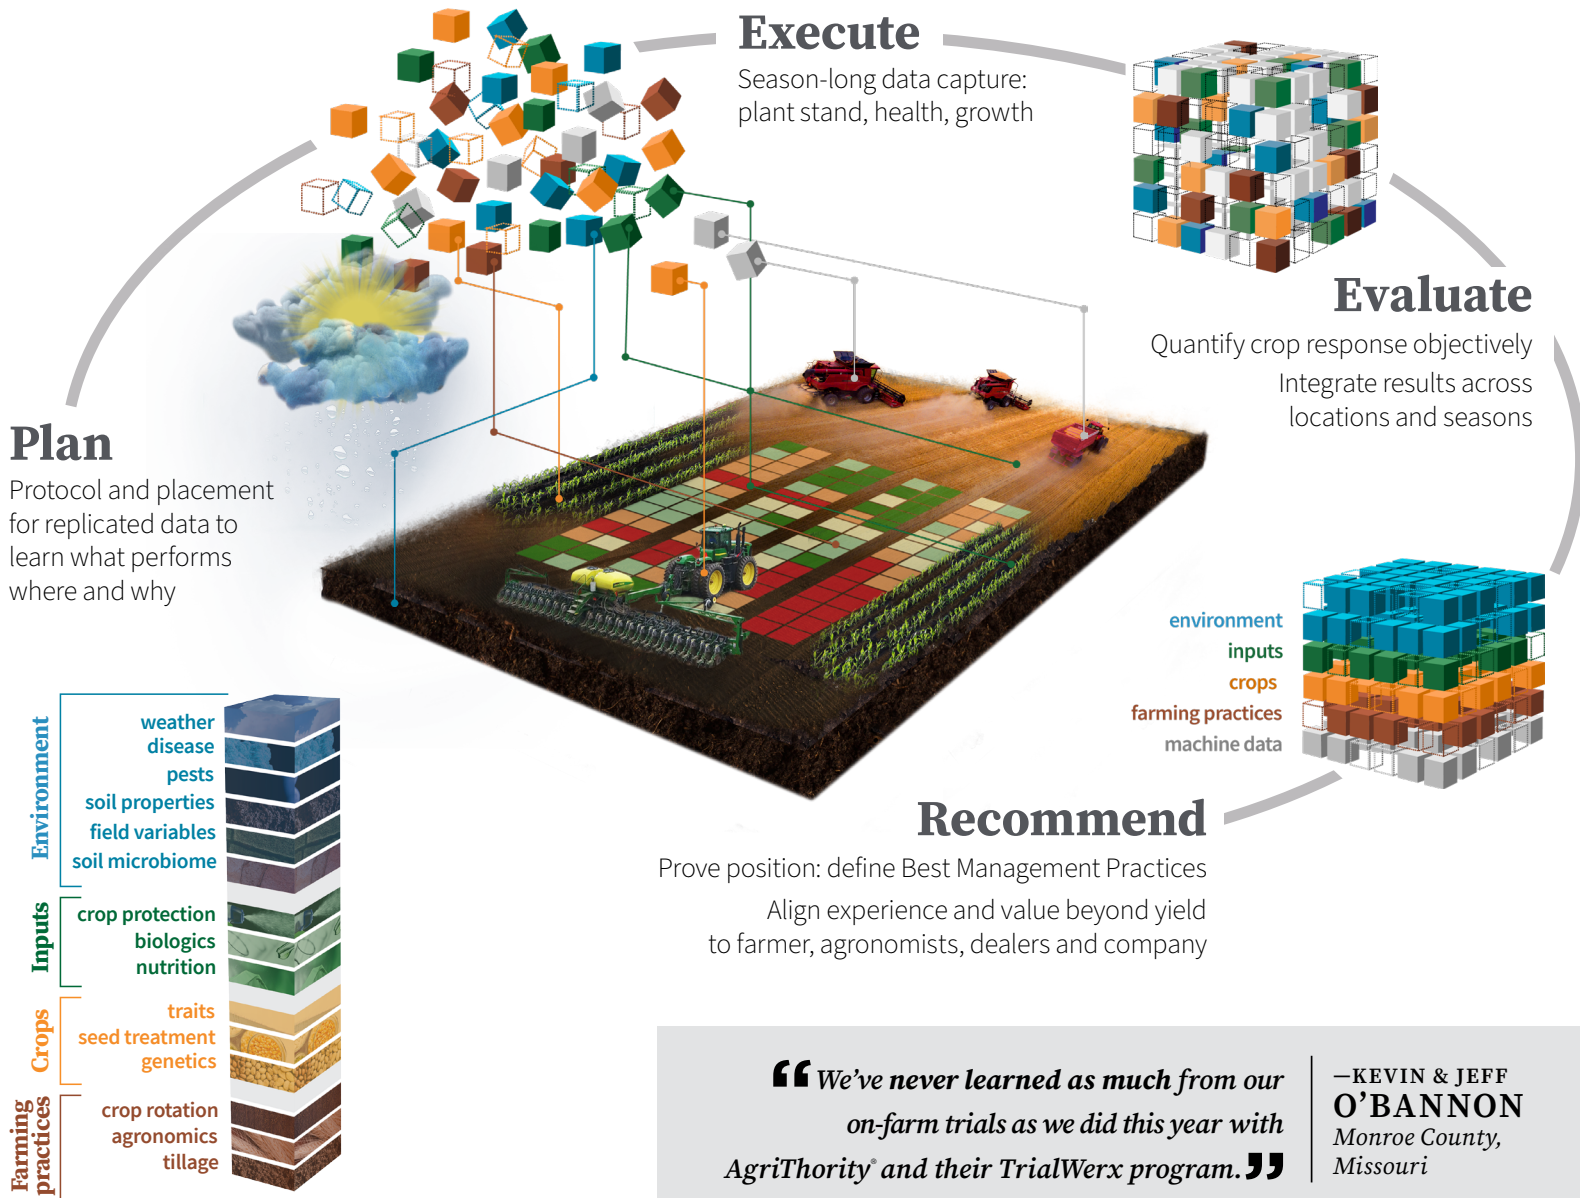

Are your on-farm trials proving performance?

Prepare your product to compete through
farmer-tested, field-proven TrialWerx®

Develop Best Management Practices • Deliver product validation

Drive confidence, credibility and ROI

Deepen data across environments • Decrease risk of on-farm failure

Analyze critical, complex variables influencing product performance and on-farm yield

Critical learnings help plan the following season's inputs. Generating a solid performance story with thorough data analysis and BMPs initiates the transfer of information to growers, their dealers and their agronomists.

TrialWerx® aligns farm-scale field testing with spatial and temporal digital data collection. The in-depth analysis of comprehensive quantitative and qualitative data aids performance evaluations to help define value and position the product for adoption and use. The on-farm experience builds

confidence for the farmers and their most trusted advisors—their dealers. Trial protocols designed, supervised, and analyzed by AgriThORITY deliver a thorough understanding of the performance and adoption potential of inputs tested in real on-farm systems, season long.